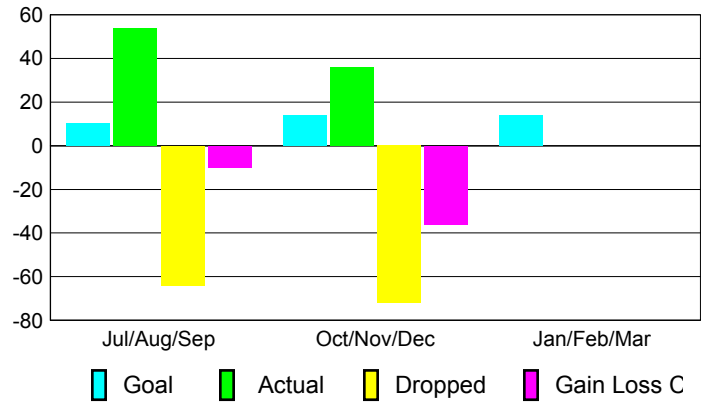

Club Results 2012-2013

Goal, New, Dropped, Gain/Loss

Comparison of Club Gain/Loss

Current Year Compared to the Previous Year

YTD Status Quo Clubs 2012-2013

Status Quo Clubs Compared to Status Quo Members

MEMBERSHIP

Membership Results
2012-2013

Membership
2011-2012

Month	Net Memb Goal	Actual New Memb	Actual Dropped Memb	Gain/Loss of Memb	Gain/Loss of Memb
Jul/Aug/Sep	10	54	-64	-10	-16
Oct/Nov/Dec	14	36	-72	-36	-47
Jan/Feb/Mar	14	0	0	0	55
Totals	38	90	-136	-46	-8

Membership Results 2012-2013

Goal, New, Dropped, Gain/Loss

Comparison of Membership Gain/Loss

Current Year Compared to the Previous Year

Gender Comparison 2012-2013

Jul/Aug/Sep

Oct/Nov/Dec

Jan/Feb/Mar