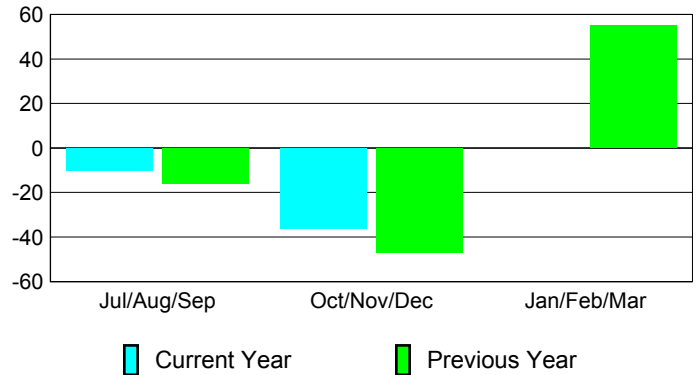

Club Results 2012-2013

Goal, New, Dropped, Gain/Loss

Comparison of Club Gain/Loss

Current Year Compared to the Previous Year

YTD Status Quo Clubs 2012-2013

Status Quo Clubs Compared to Status Quo Members

MEMBERSHIP

Membership Results
2012-2013

Membership
2011-2012

Month	Net Memb Goal	Actual New Memb	Actual Dropped Memb	Gain/Loss of Memb	Gain/Loss of Memb
Jul/Aug/Sep	10	54	-64	-10	-16
Oct/Nov/Dec	14	36	-72	-36	-47
Jan/Feb/Mar	14	0	0	0	55
Totals	38	90	-136	-46	-8

Membership Results 2012-2013

Goal, New, Dropped, Gain/Loss

Comparison of Membership Gain/Loss

Current Year Compared to the Previous Year

Gender Comparison 2012-2013

Jul/Aug/Sep

Oct/Nov/Dec

Jan/Feb/Mar